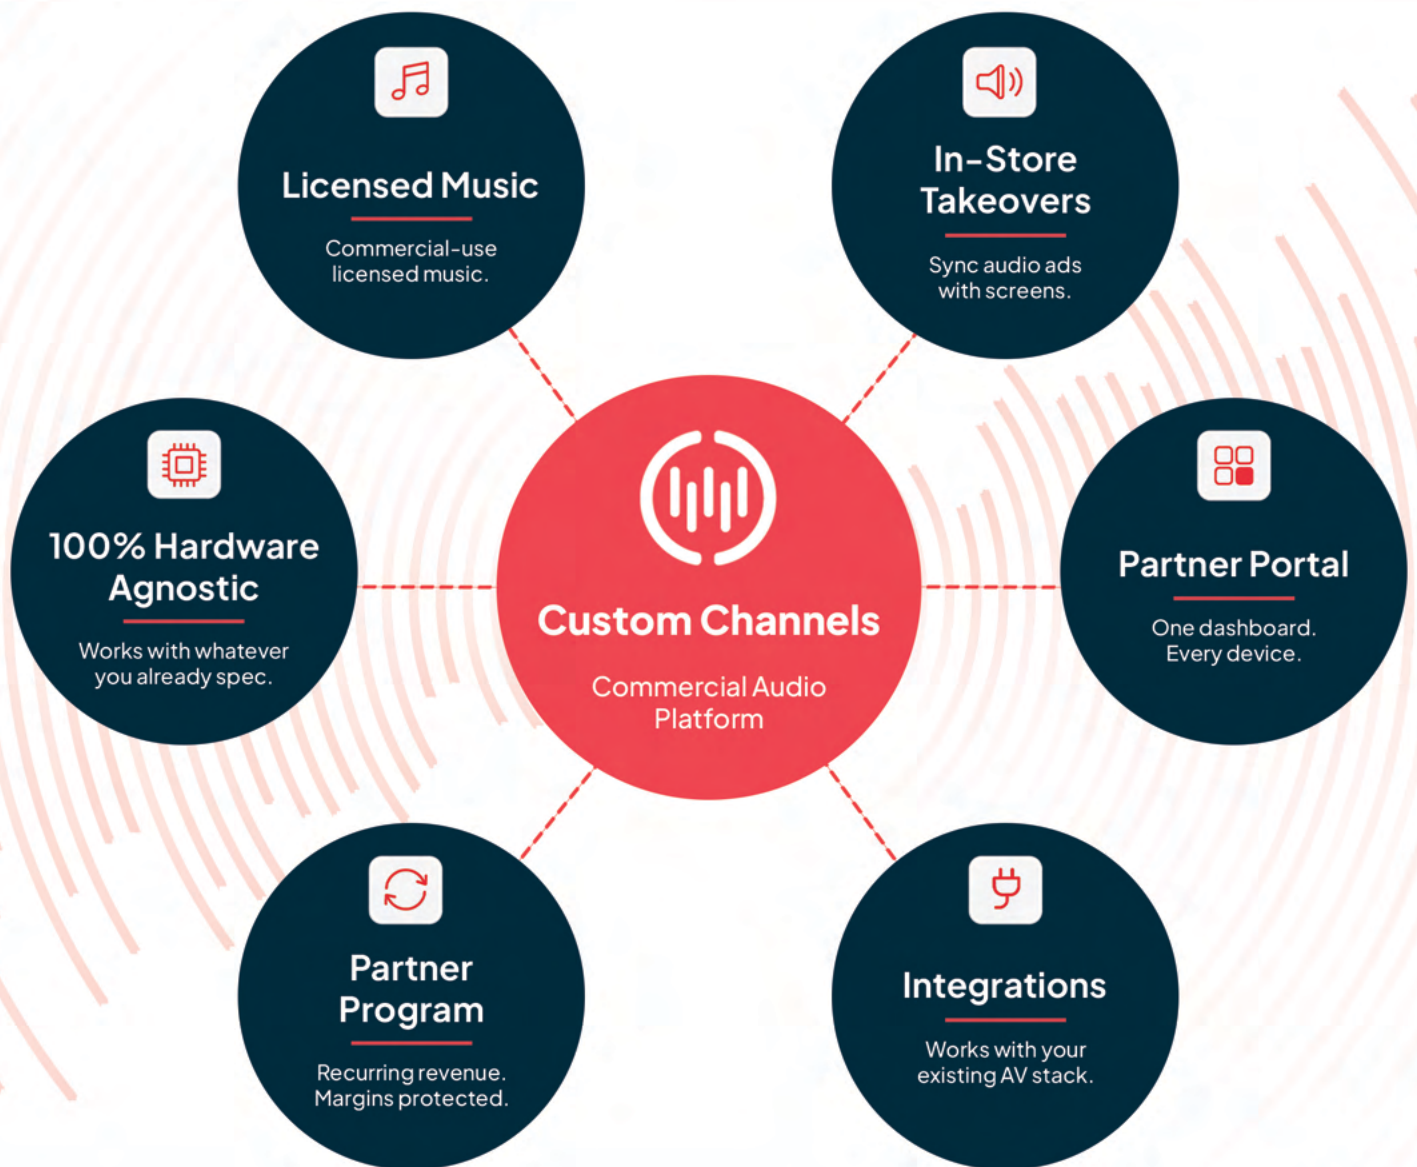

# Music Without Limits. Any Platform. Every Business.

While others are trying to get into the hardware game, Custom Channels is doubling down on what we do best and making your installs more profitable in the process.

### Audio for Retail Media Networks.

Programmatic control of licensed audio, including scheduling, ad insertion, zone control, and proof-of-play reporting.

Vendor-neutral and hardware-agnostic, integrating with existing CMS, DSP, signage, and AV systems.

### Steadybrand

POWERED BY CUSTOM CHANNELS

Dealer-centric music streaming for multi-location businesses and enterprise brands.

Everything you need to win, launch, and grow accounts with a platform designed to support recurring revenue.

### One dashboard. Every client. Every device.

Deploy, monitor, and manage commercial audio across every location from a single platform.

Manage players, playlists, user access, and device inventory with real-time visibility across your entire install base.